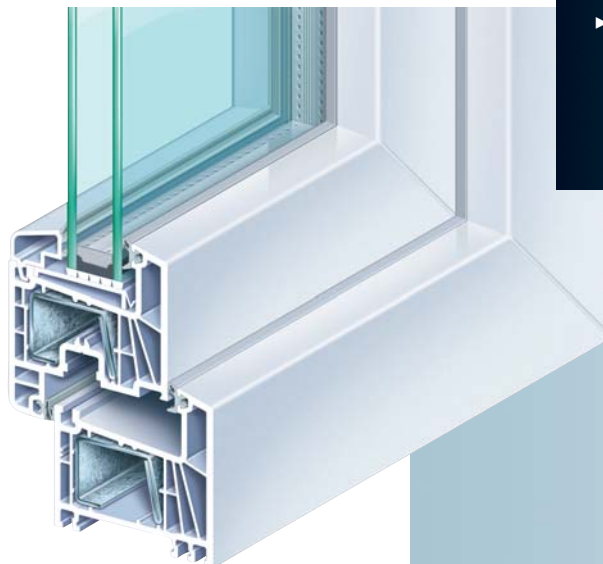

Window system

® **EuroFutur Classic** · offset design

KÖMMERLING®

Beautiful new *window world*

Windows and doors are a part of your living space and your totally individual living design. The decision about the right window system should therefore be given your careful attention.

Windows emphasise the character of your house

Windows are amongst the most demanding construction elements of a house. Windows are more than just a means to a purpose. They give life to a facade and increase the material value of a house. Windows are construction elements with the most design variety. We provide you with everything you need for your unmistakably individual windows: Any possible window form and layout. Wide colour range. Bars – applied or internal between the insulating glazing. Elegant handles. From standard glazing to special glass to highly profiled glass, for example for your bathroom or front door to keep out unwanted eyes.

All PVC-U profiles are stabilised with eco-friendly calcium-zinc instead of lead. This not only promotes the protection of our environment, but also enhances the quality of the window over its entire service life – for greater resistance to and cleaner recyclability. Environmental protection that pays off.

- ▶ Modern window design of straight lines with slender profile faces
- ▶ Stable profile cross-section with excellent statics for long window durability
- ▶ The integration of an innovative, utility patent protected steel reinforcement system creates a 6-chamber structure with superior thermal protection properties and an U_i value of $1,3 \text{ W(m}^2\text{/K)}$.
- ▶ Easy care and never needs painting
- ▶ All PVC-U profiles are stabilised with eco-friendly calcium-zinc "greenline" instead of lead